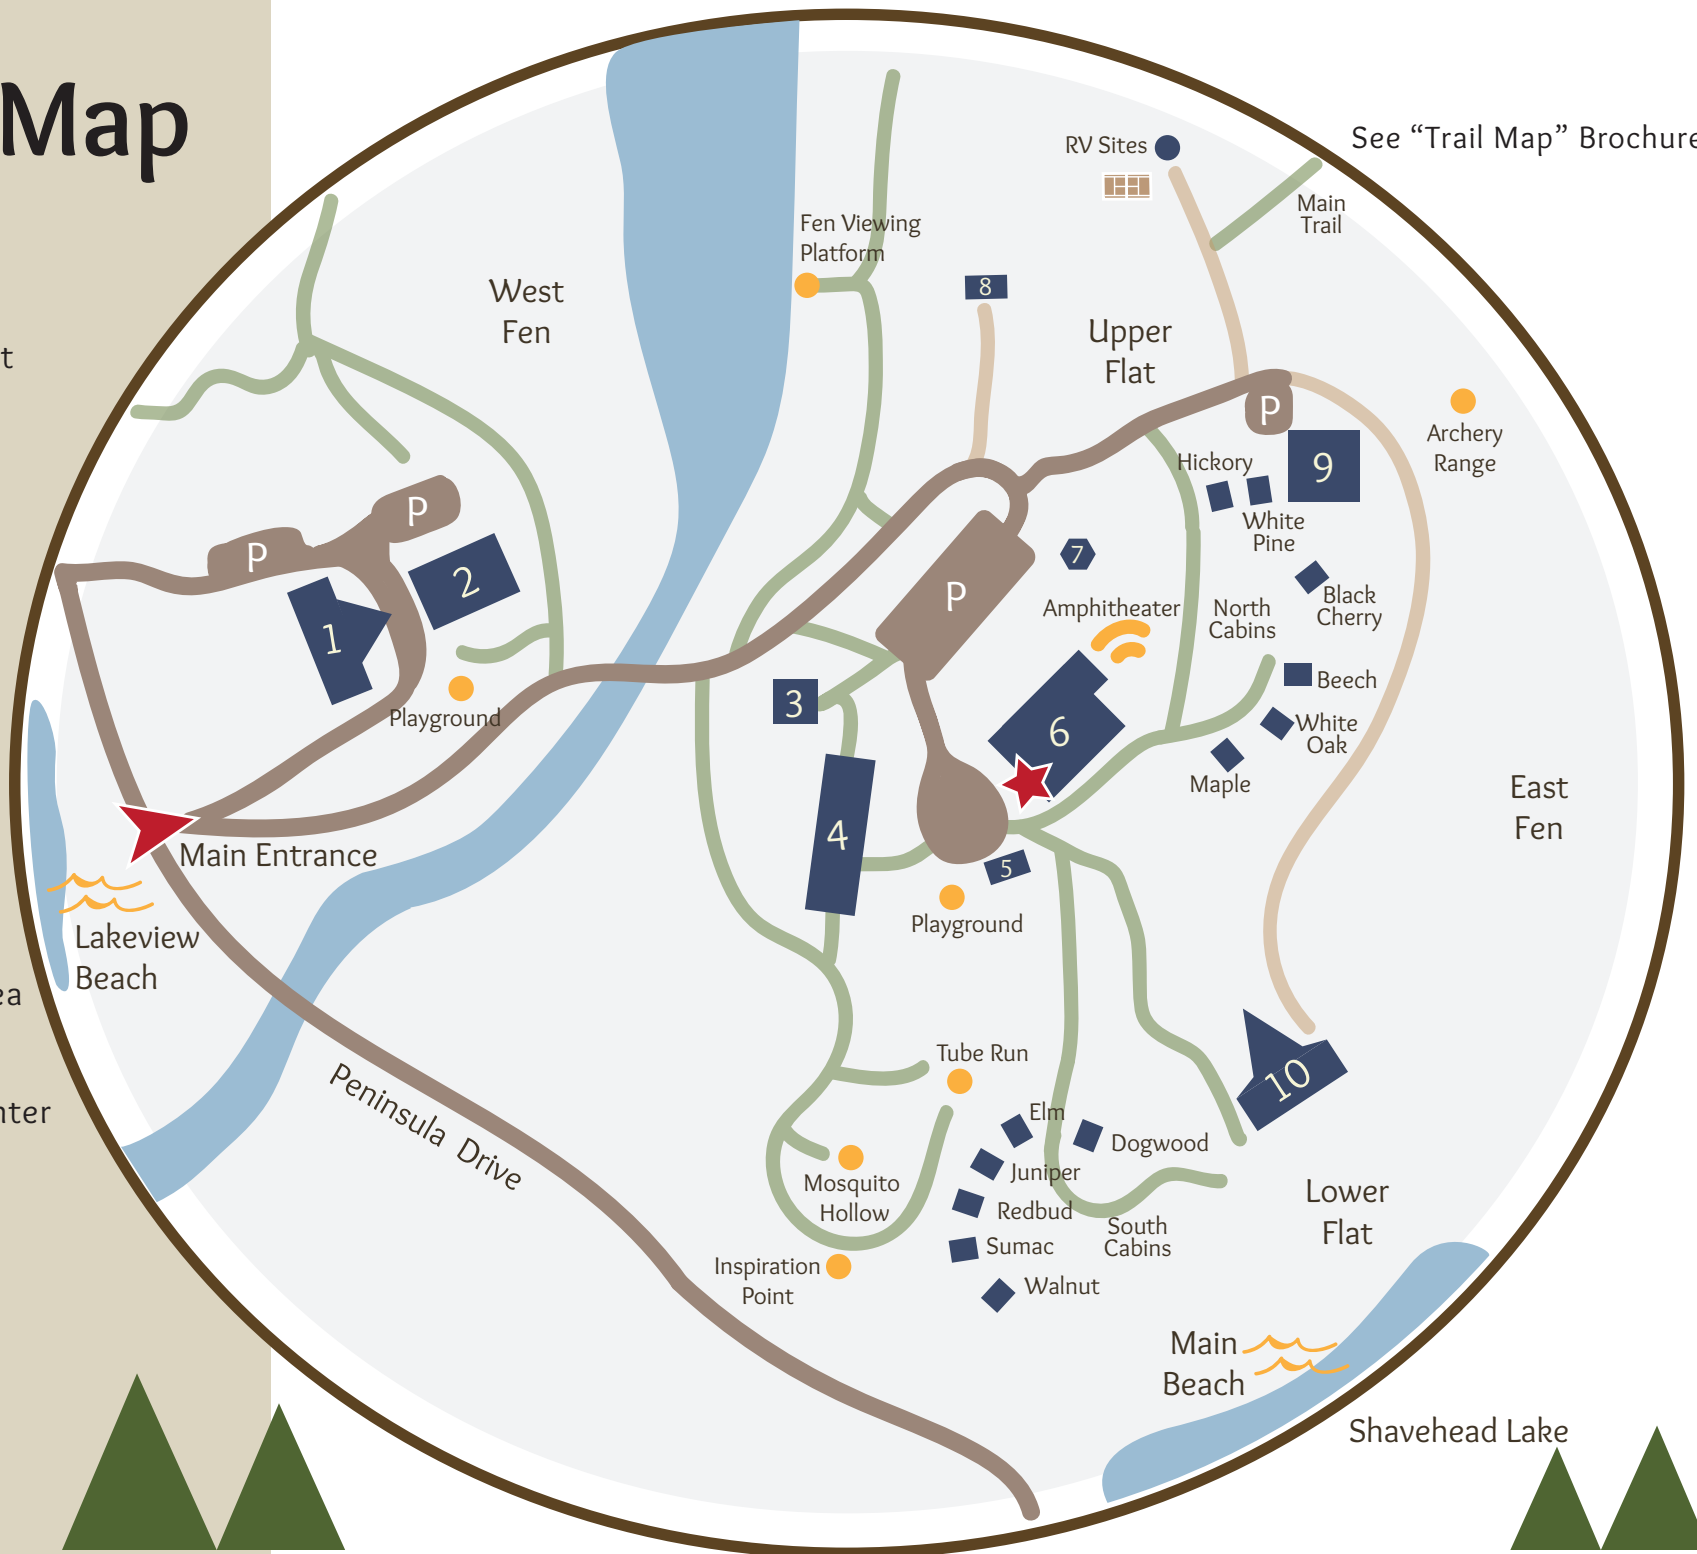

Camp Map

- ★ Main Office
- Walking Trails
- Points of Interest
- Vehicle Drives
- P Parking
- 1 Lakeview Lodge
- 2 Tamarack Lodge
- 3 Nature Center
- 4 Sandhill Lodge
- 5 Family Suite/ Nurses Center
- 6 Dining Hall
- 7 Meeting Place
- 8 Maintenance Area
- 9 Sycamore Lodge
- 10 Cottonwood Center

See "Trail Map" Brochure